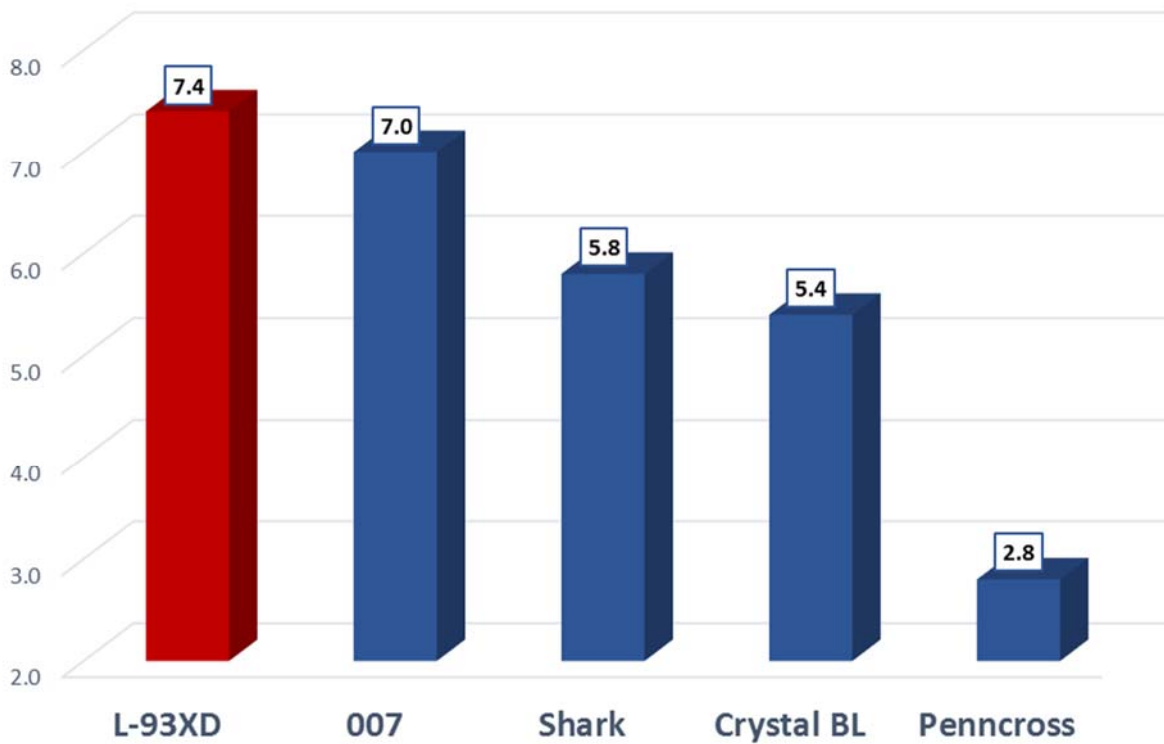

Seeding Rate:

New Seeding: 1-2 lbs. per 1000 ft² (5-10 g/m²)
 Interseeding: 2-4 lbs. per 1000 ft² (10-20 g/m²)

JACKLIN
 S E E D
 by **Simplot**

Toll Free: 1-800-688-SEED
 Fax: 1-509-319-3181
 www.jacklin.com
 E-mail: info@jacklin.com

Scan for more information on Jacklin bentgrasses

JACKLIN
 Genetics Inside

2015 Data From New Jersey Trial

New Jersey Isd=0.9

2015 Data from Arkansas Trial

Arkansas Isd=0.6