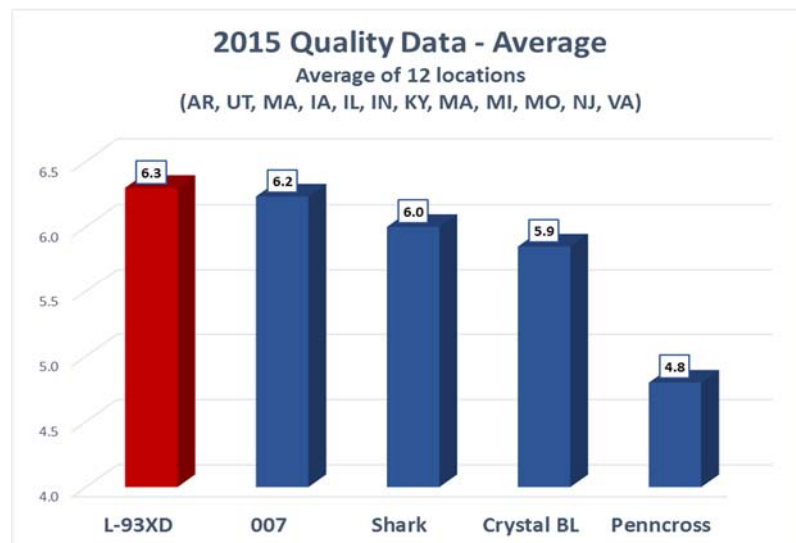

Seeding Rate:

New Seeding: 1-2 lbs. per 1000 ft² (5-10 g/m²)
 Interseeding: 2-4 lbs. per 1000 ft² (10-20 g/m²)

JACKLIN
 S E E D
 by **Simplot**

Toll Free: 1-800-688-SEED
 Fax: 1-509-319-3181
 www.jacklin.com
 E-mail: info@jacklin.com